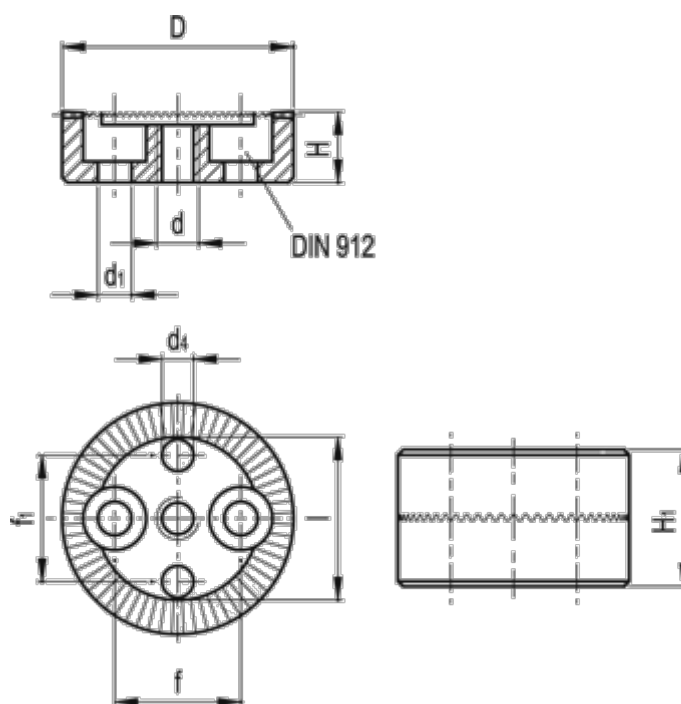

Data Sheet

Article number: 206545361

Description: E+G Serrated locking plate
GN 187.4-32-60-A-NI

Measures

D	= 32	l	= 23.5
d	= M6	Number of teeth	= 60
d1	= 5.3	Weight (g)	= 41
d4 H11	= 5		
f	= 18		
f1	= 18		
H +/-0.9	= 9.0		
H1	= 18		